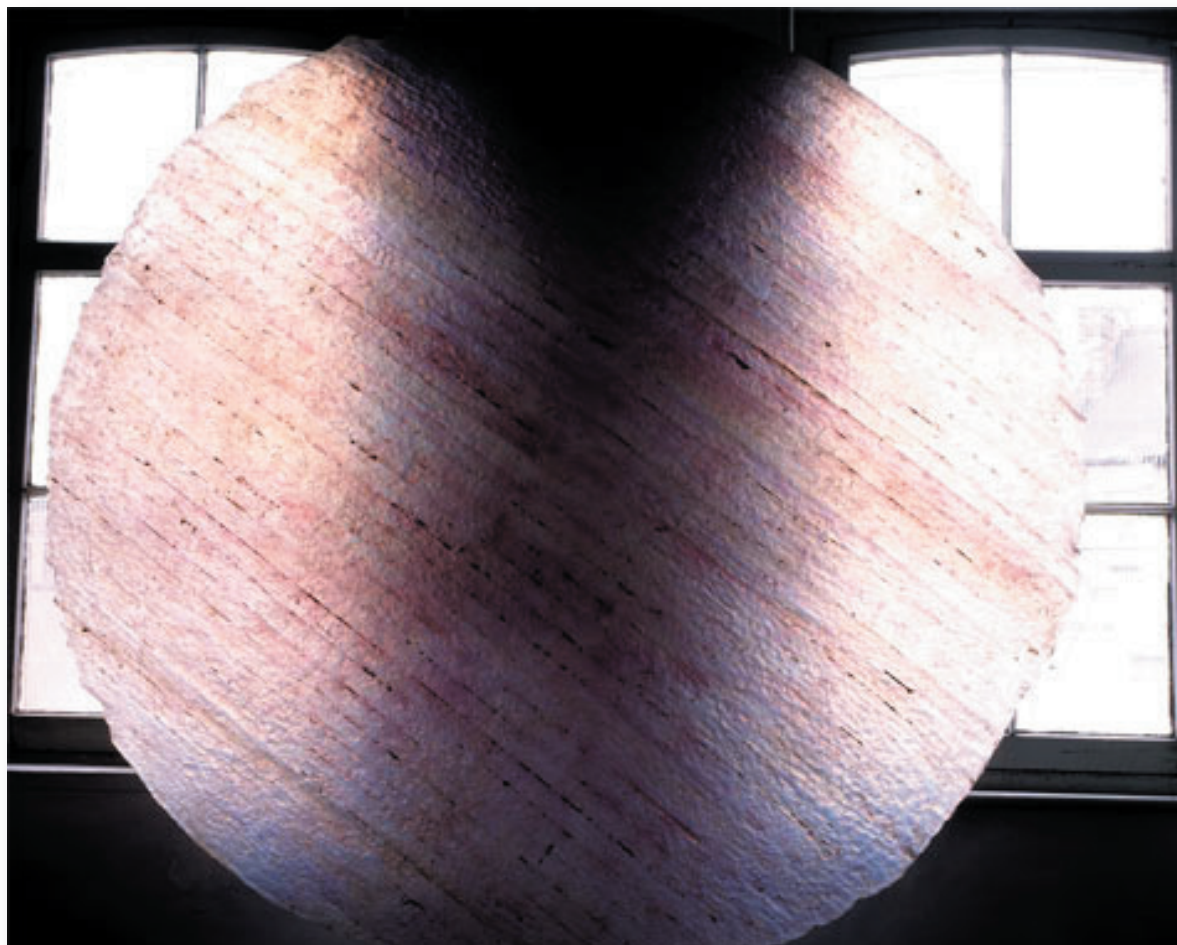

rosie leventon

LAND ART INSTALLATIONS SCULPTURE

+44 020 7625 9300

leventon@waitrose.com

A LONG WAY FROM THE BATHROOM 4